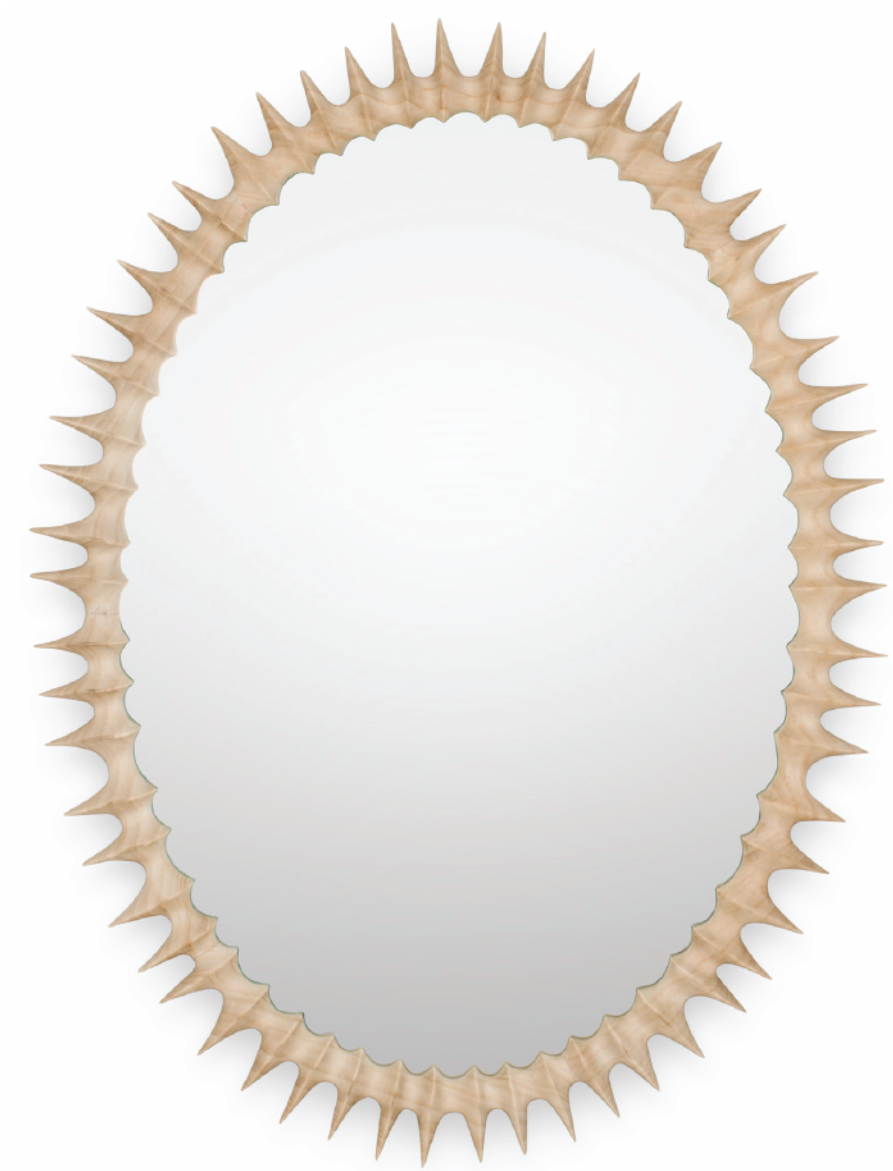

# IRONIES

## THORN MIRROR SMALL

style no. / 253-02

wood mirror frame hand-carved in organic motif

dimensions / 36" w X 48" h X 2" d

shown / thaw

available custom

IRONIES.COM

© 2019 ALL DESIGNS PROPERTY OF IRONIES