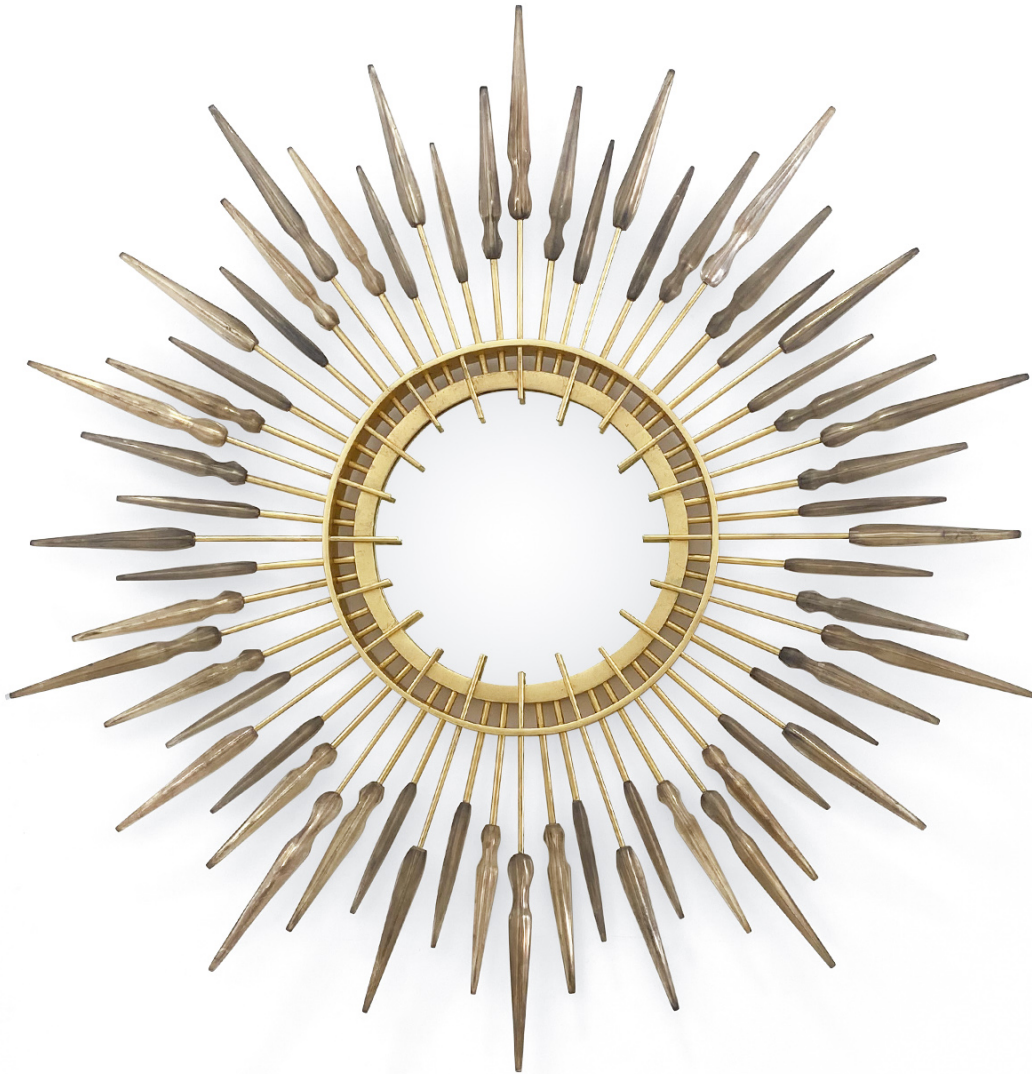

IRONIES

A P O L L O M I R R O R

style no. / 240-01

dimensions / 47" dia X 2" d

gold leaf light, clear mirror

AVAILABLE HERE & NOW

IRONIES.COM

© 2009 ALL DESIGNS PROPERTY OF IRONIES